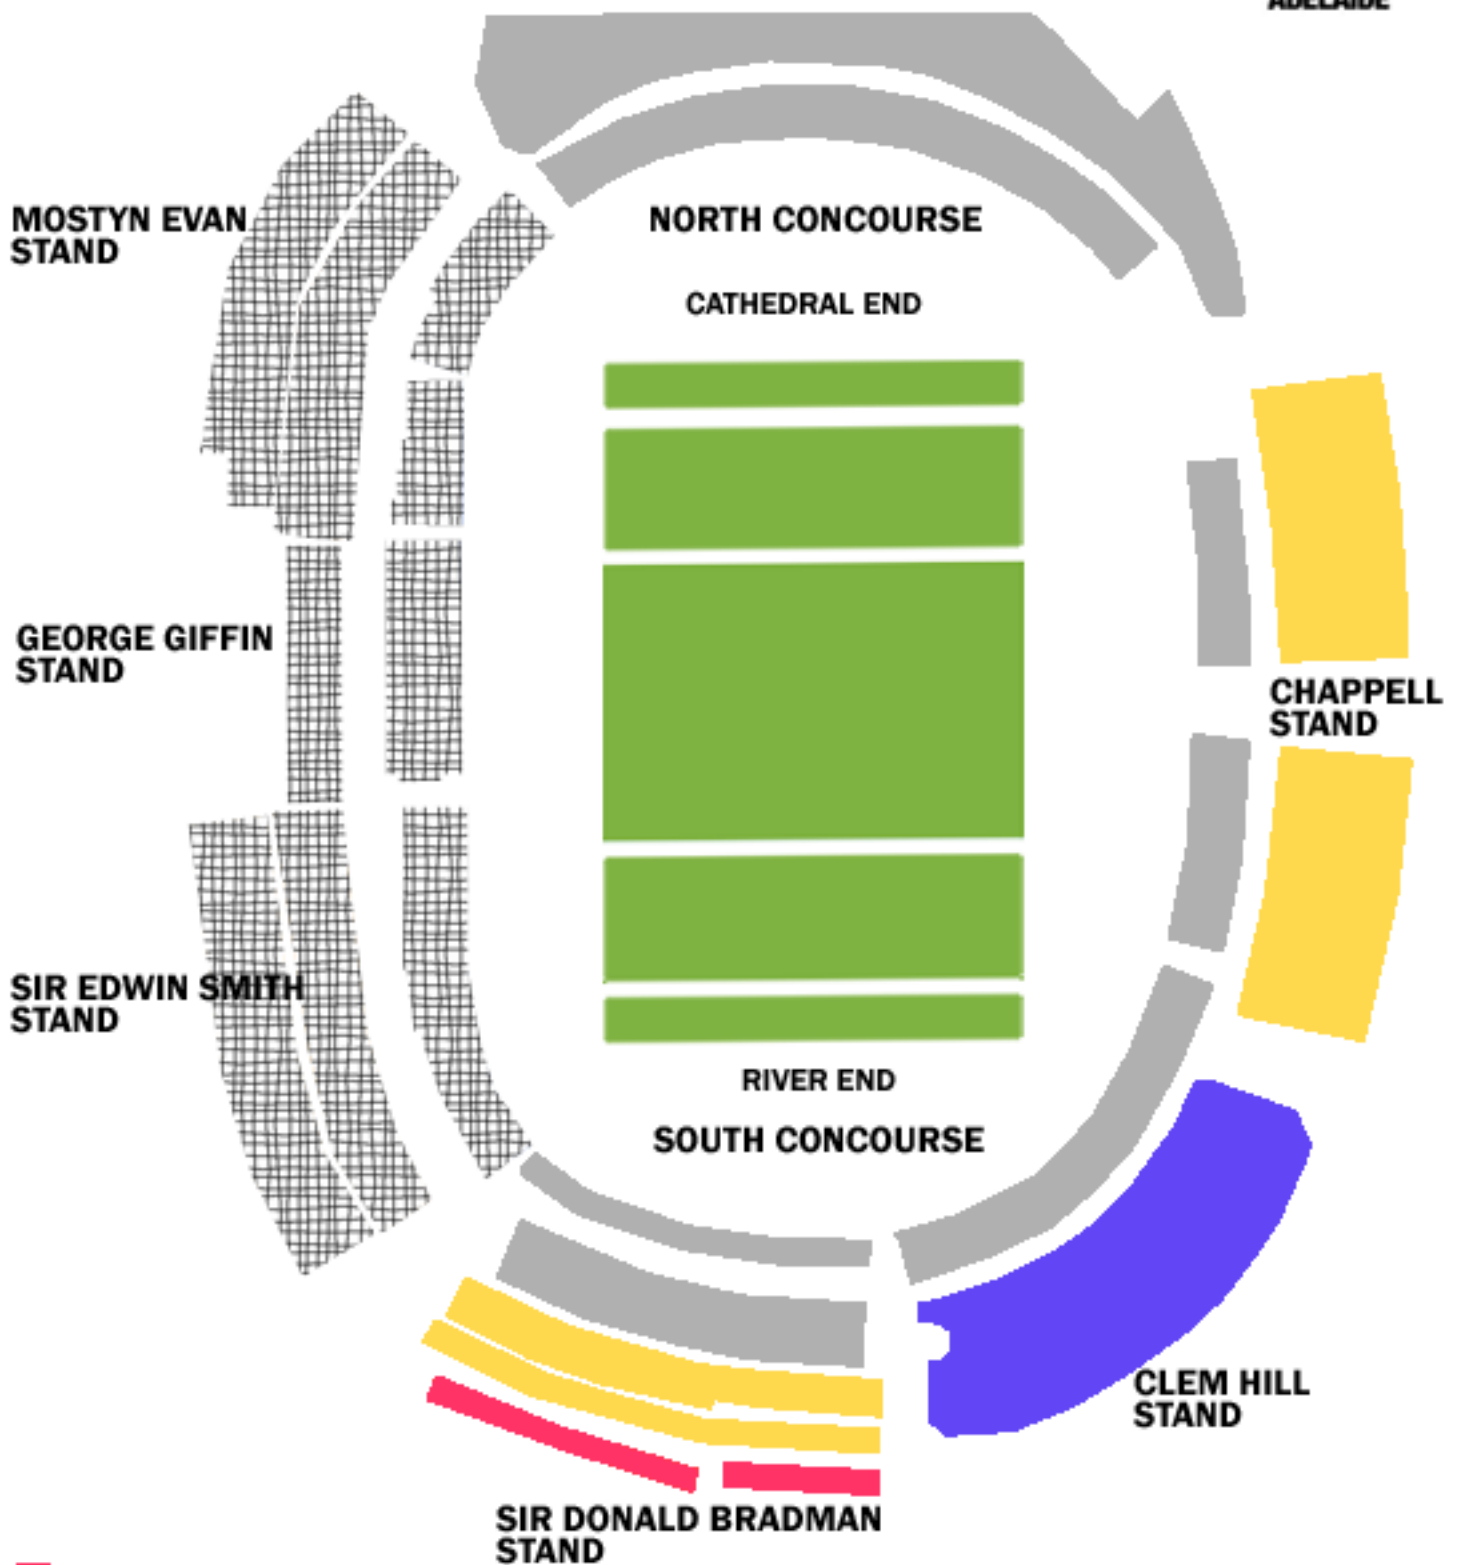

ADELAIDE OVAL

April 2009

NORTHERN MOUND

-  CORPORATE SUITES
-  Under Construction
-  Reserved Seating
-  General Admission
-  Platform Seven - Hospitality